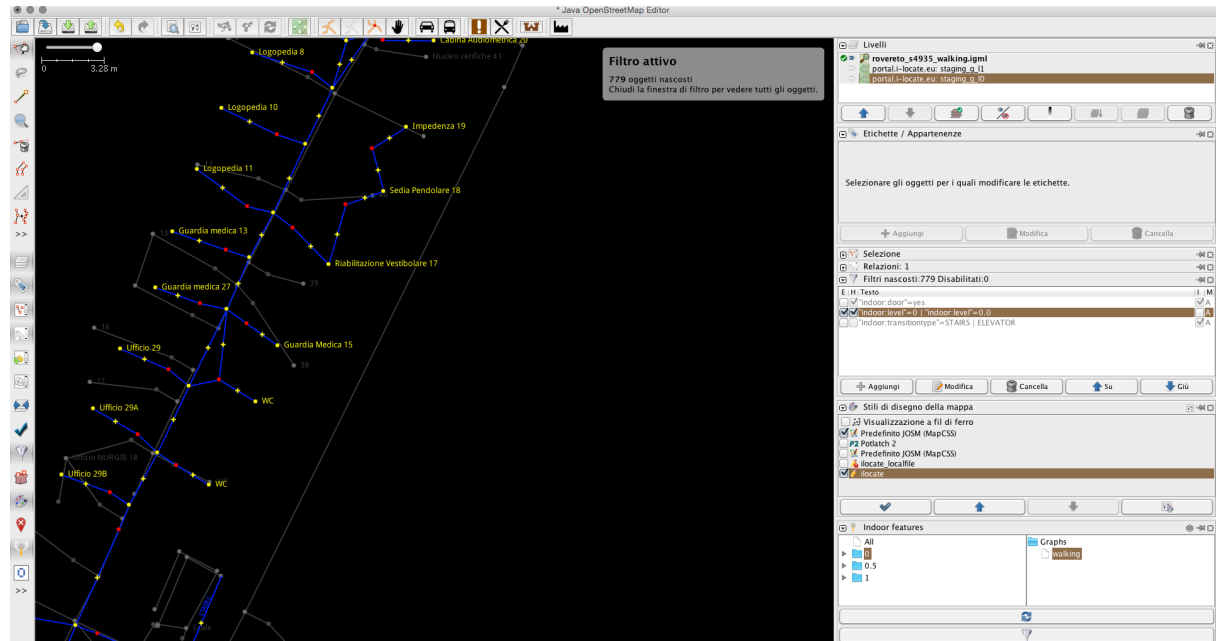

IndoorGML JOSM Plug-in

- Automatically imports IndoorGML files
- Supports filtering and theming
- Allows editing and export (beta)