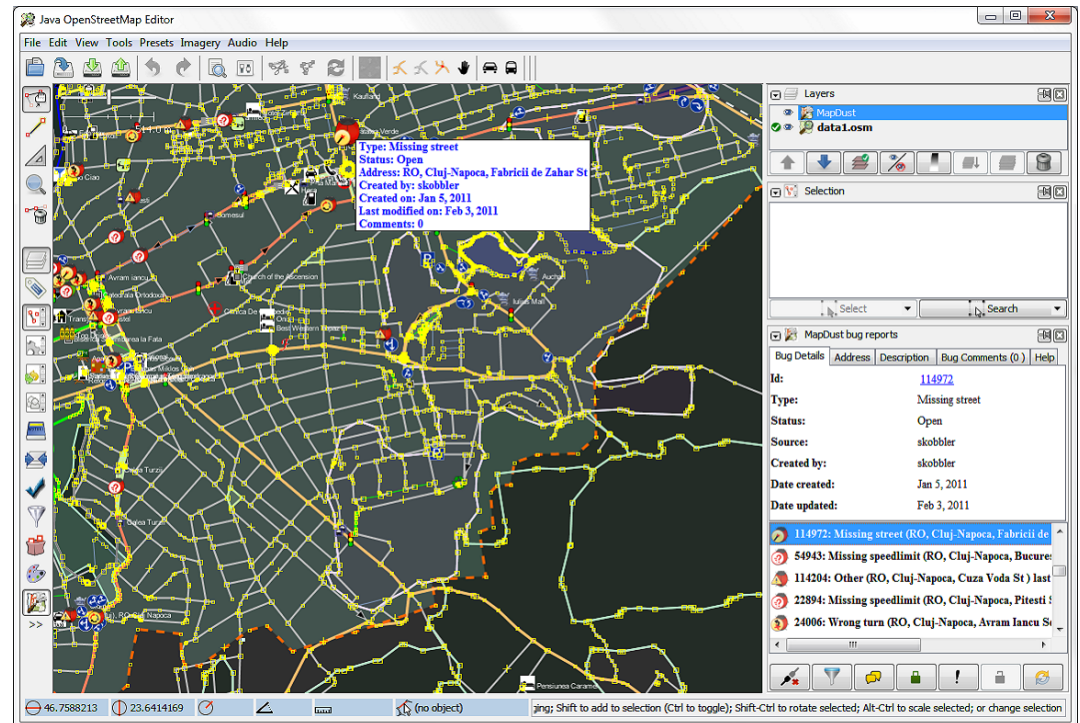

to find a place

inside a building?

Context Application

- JOSM (josm.openstreetmap.de)
- Java Implementation for OpenStreetMap (OSM)

- Open Source
- Allows plugins
- Runs 'everywhere'

IndoorGML JOSM Plug-in